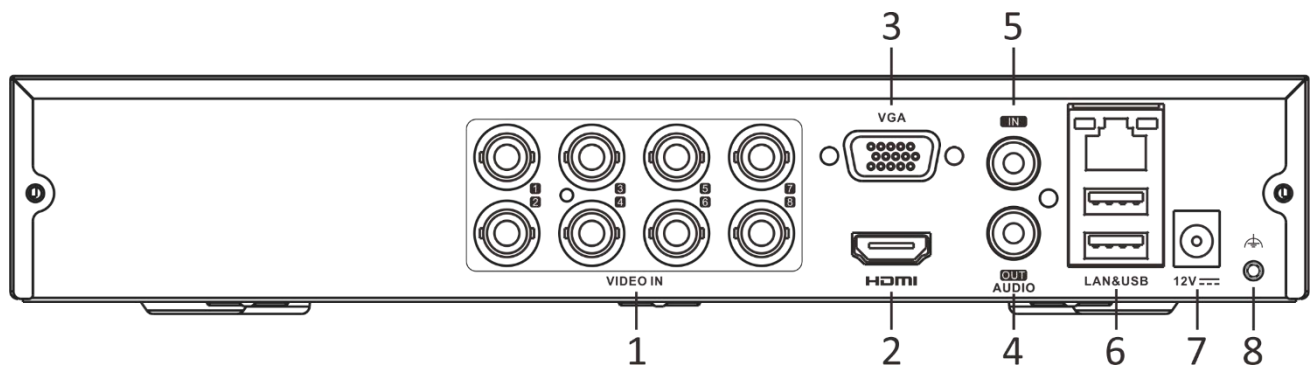

Physical Interface

No.	Description	No.	Description
1	Video and coaxial audio in	5	AUDIO IN, RCA connector
2	HDMI interface	6	LAN network interface and USB interface
3	VGA interface	7	12 VDC power input
4	AUDIO OUT, RCA connector	8	GND

Available Model

DS-7208HGHI-K1

Headquarters

No.555 Qianmo Road, Binjiang District,
Hangzhou 310051, China
T +86-571-8807-5998
www.hikvision.com

Follow us on social media to get the latest product and solution information.