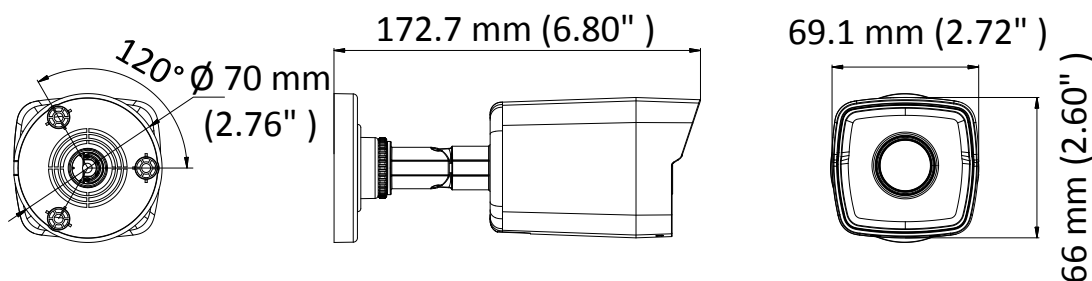

Network Storage	NAS (NFS,SMB/CIFS)
Protocols	TCP/IP, ICMP, HTTP, HTTPS, FTP, DHCP, DNS, DDNS, RTP, RTSP, RTCP, PPPoE, NTP, UPnP, SMTP, SNMP, IGMP, QoS, IPv6, UDP, Bonjour, 802.1x
General Function	Heartbeat, mirror, password protection, privacy mask, watermark, IP address filter
Firmware Version	V5.5.52
API	ONVIF(PROFILE S,PROFILE G), ISAPI
Simultaneous Live View	Up to 6 channels
User/Host	Up to 32 users 3 levels: Administrator, Operator and User
Client	iVMS-4200, Hik-Connect, iVMS-5200, iVMS-4500
Web Browser	IE8+, Chrome 31.0-44, Firefox 30.0-51, Safari 8.0+
Interface	
Communication Interface	1 RJ45 10M/100M self-adaptive Ethernet port
General	
Operating Conditions	-30 °C to +60 °C (-22 °F to +140 °F), Humidity 95% or less (non-condensing)
Power Supply	12 VDC ± 25% PoE: 802.3af, class 3
Power Consumption and Current	12 VDC, 0.5 A, max. 5 W PoE (802.3af, 36 to 57 V), 0.2 A to 0.1 A, max. 6.5 W
Protection Level	IP67
Material	Front cover: metal, bracket: plastic, camera body: plastic
Dimensions	Camera: Ø 70 mm × 172.7mm (2.7" × 6.8") With package: 216 mm × 121 mm × 118 mm (8.5" × 4.8" × 4.6")
Weight	Camera: 300g (0.7 lb) With package: 550g (1.2 lb)

Available Models:

DS-2CD1053G0-I(2.8/4/6 mm)

Dimensions