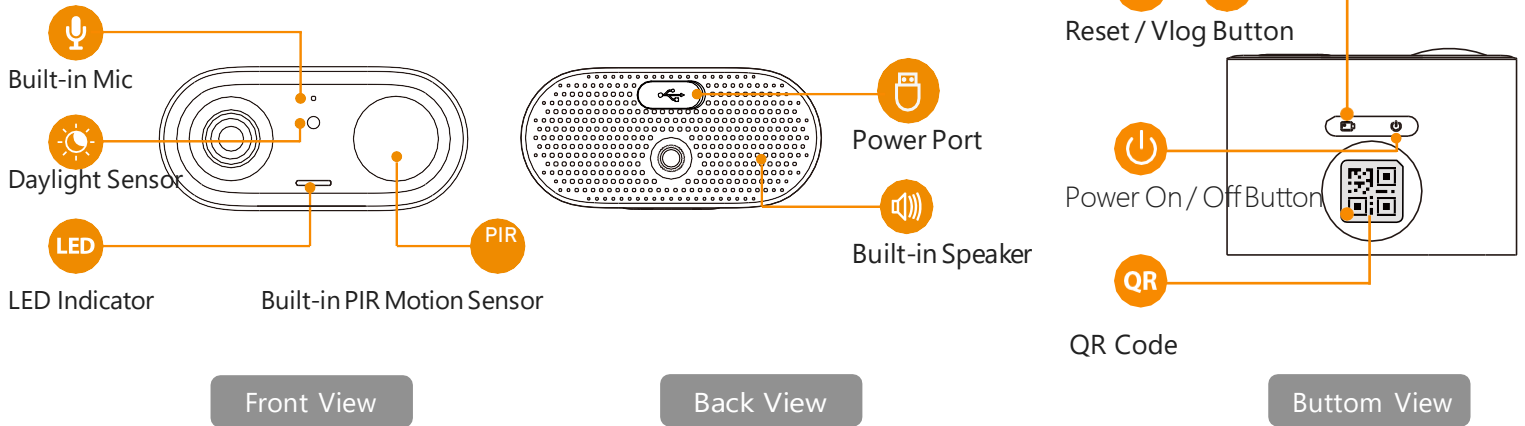

Specifications

Camera

3MP(2304*1296)
Night Vision: 7m(23ft) Distance
2.8mm Fixed Lens
Field of View : 96°(H), 54°(V), 121°(D)

Video & Audio

Video Compression : H.265
Up to 15fps Frame Rate
8x Digital Zoom
Two-way Audio

Notice Management

Motion Detection
Human Detection
Configurable Region
Work mode

Storage

Local Storage: Internal Storage
Secure Local Storage. No monthly fee.
Cloud Storage: Imou Subscription Plan
Record, view, and save events in your Imou app with a 365 day trial of the Imou Subscription Plan.

Network

Wi-Fi:IEEE802.11b/g/n,50m Open Field
Imou App: iOS, Android

Auxiliary Interface

Built-in Mic & Speaker
Power on / off Button
Vlog / Reset Button

General

DC 5V 2A Power / Imou Solar Panel Supply
Power Consumption:< 3.5W
Operating Temperature:-20°C~+50°C (-4°F~122°F)
Charging Temperature:-0°C~+45°C (32°F~112°F)
Camera Dimensions: 63 × 88× 42mm (2.48× 3.46 × 1.65 inch)
Camera Weight: XXg (XXXlb)
FCC,CE,IC...

What's in the box

- 1x Camera
- 1x Quick Start Guide
- 1x Power Cable
- 1x Mounting Template
- 1x3M Glue
- 1x Mounting Bracket
- 3x Expansion Screw
- 1x Magnetic Accessory (Optional)