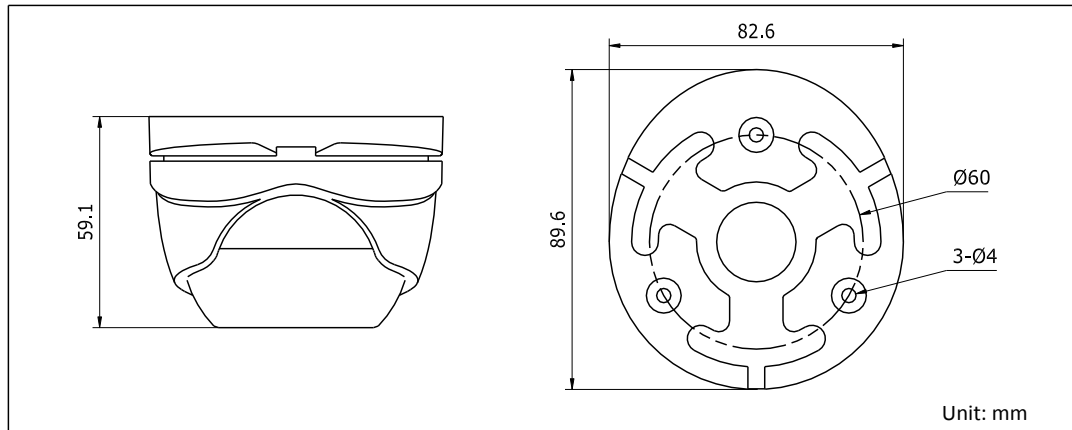

Dimensions