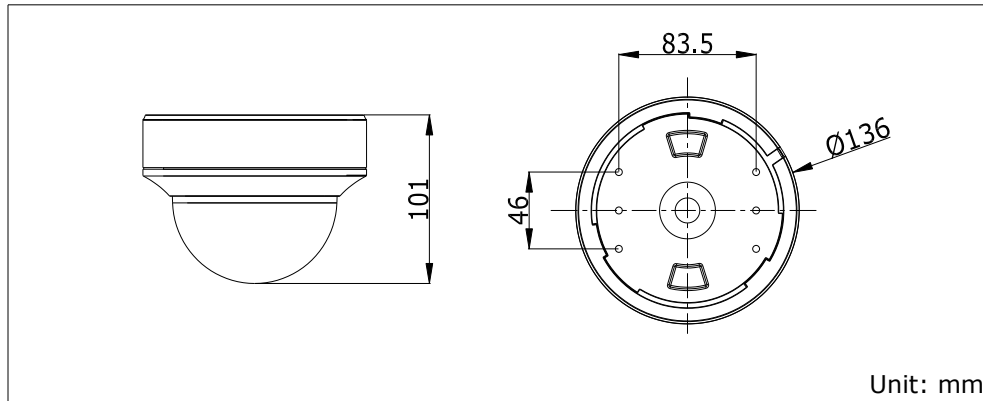

## Specifications

<b>Camera</b>	
Image Sensor	2MP CMOS Image Sensor
Signal System	PAL/NTSC
Effective Pixels	1944(H)*1092(V)
Min. illumination	0.01 Lux @ (F1.2,AGC ON),0 Lux with IR; 0.014 Lux @ (F1.4,AGC ON),0 Lux with IR
Shutter Time	1/25(1/30)s to 1/50,000s
Lens	2.8 - 12 mm @ F1.4
	Angle of view: 103° - 32.1°
Lens Mount	φ14
Day & Night	ICR
Angle Adjustment	Pan: 0 - 355°, Tilt: 0 - 75°, Rotation: 0 - 355°
Synchronization	Internal synchronization
WDR	120dB
Video Frame Rate	1080p@25fps/1080p@30fps
HD Video Output	1 Analog HD output
CVBS Output	1Vp-p Composite Output(75Ω/BNC)
S/N Ratio	> 62dB
<b>Menu</b>	
Scene	Indoor, Outdoor, Indoor1, LOW-LIGHT
Camera ID	On/off (15 characters, position programmable)
AGC	Support
D/N Mode	Color/BW/EXT
White Balance	ATW, AWC-SET, Indoor, Outdoor, Manual
Privacy Mask	On/Off, maximum 8 zones
Motion Detection	On/Off, maximum 4 zones
BLC	Support
Anti-flicker	On/Off
Language	English, Japanese, CHN1, CHN2, Korean, German, French, Italian, Spanish, Polish, Russian, Portuguese, Dutch, Turkish, Hebrew and Arabic
Functions	HSBLC, Digital noise reduction, Digital zoom(62x), Slow shutter, Mirror, Defog, Defect pixel correction, SMART D-ZOOM
<b>General</b>	
Operating Conditions	-20 °C - 45 °C (-4 °F - 113 °F), Humidity 90% or less (non-condensing)
Power Supply	12 VDC ± 15%; -A: 12VDC ± 15%, 24 VAC ± 15%
Power Consumption	Max. 4W; -A: Max. 6W
IR Range	Up to 30m
Communication	Up the coax, Protocol: Pelco-C(CVBS output), HIKVISION-C(TVI output)
Dimensions	Φ 136 × 101 mm (Φ 5.35" × 3.98")
Weight	600 g

## Dimensions