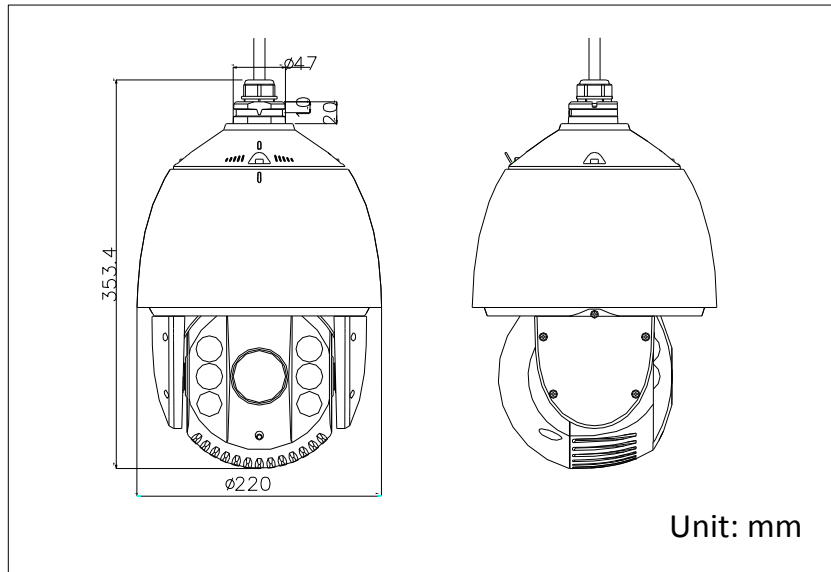

Dimensions

Order models

- DS-2AE7123TI-A, 24VAC, outdoor

Accessories