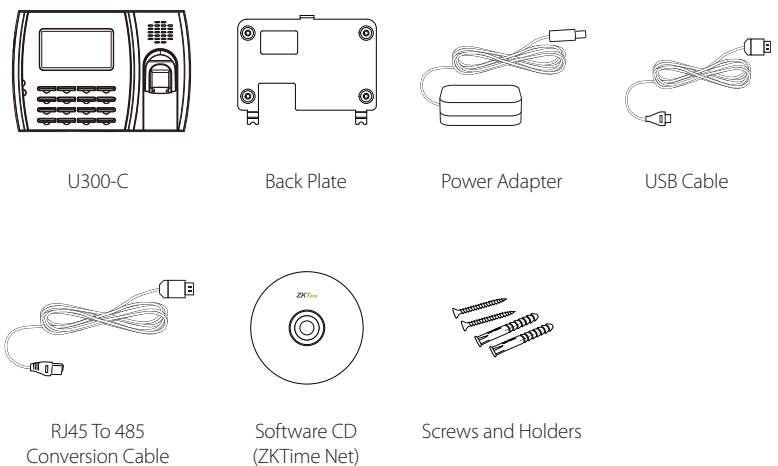

What's in the Box

ZKTeco Inc.

ZK Mansion, Wuhe Rd, Gangtuo, Bantian, Buji Town,
Longgang District, Shenzhen China 518129
Tel: 86-755-8960 2345/46/47/48
E-mail: sales@zkteco.com
www.zkteco.com

Global Offices:

USA: + 1 732-412-6007
EU: +34 916532891
Brazil: +55 31 2515-8326
Thailand: +66-027199154
Mexico: +52-55-52928418

South Africa: +27 12 259 1047
Egypt: +201110444134
Dubai: +971 4 6091 310
India: +91 8123536788
Indonesia: +62 21 2921 8949

Vietnam : +84-0169-5813007
Philippines: +63 9084118832
Russia: +8 915 178-46-81