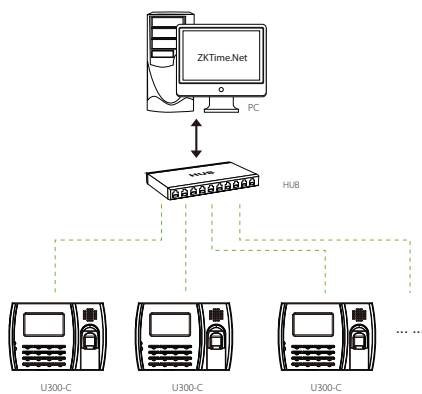

Specifications

Fingerprint Capacity	3.000
ID Card Capacity	10.000 (Optional)
Record Capacity	100.000
Display	3-inch Screen
Communication	TCP/IP,USB-host/client
Standard Functions	Work code, SMS, DST, Webserver, Scheduled-bell, Self-Service Query, Automatic Status Switch,T9 Input
Optional Functions	ID/Mifare/HID, External Printer and Bell
Software	ZKTime. Net 3.0, ZKTime Enterprise/Lite
Power Supply	DC 5V 2A
Verification Speed	≤0.5 Sec.
Operating Temp.	0 °C- 45 °C
Operating Humidity	20%-80%
Dimension	192.3 × 138.8 × 42.7mm (Length × Width × Thickness)
Net Weight	1.10 kg

Configuration