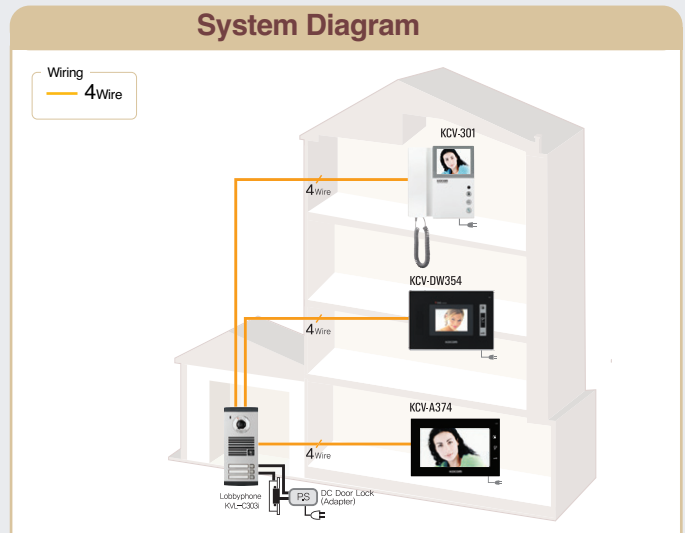

System Diagram