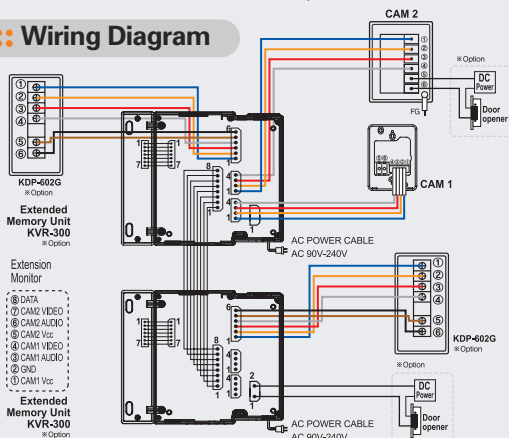

Wiring Diagram